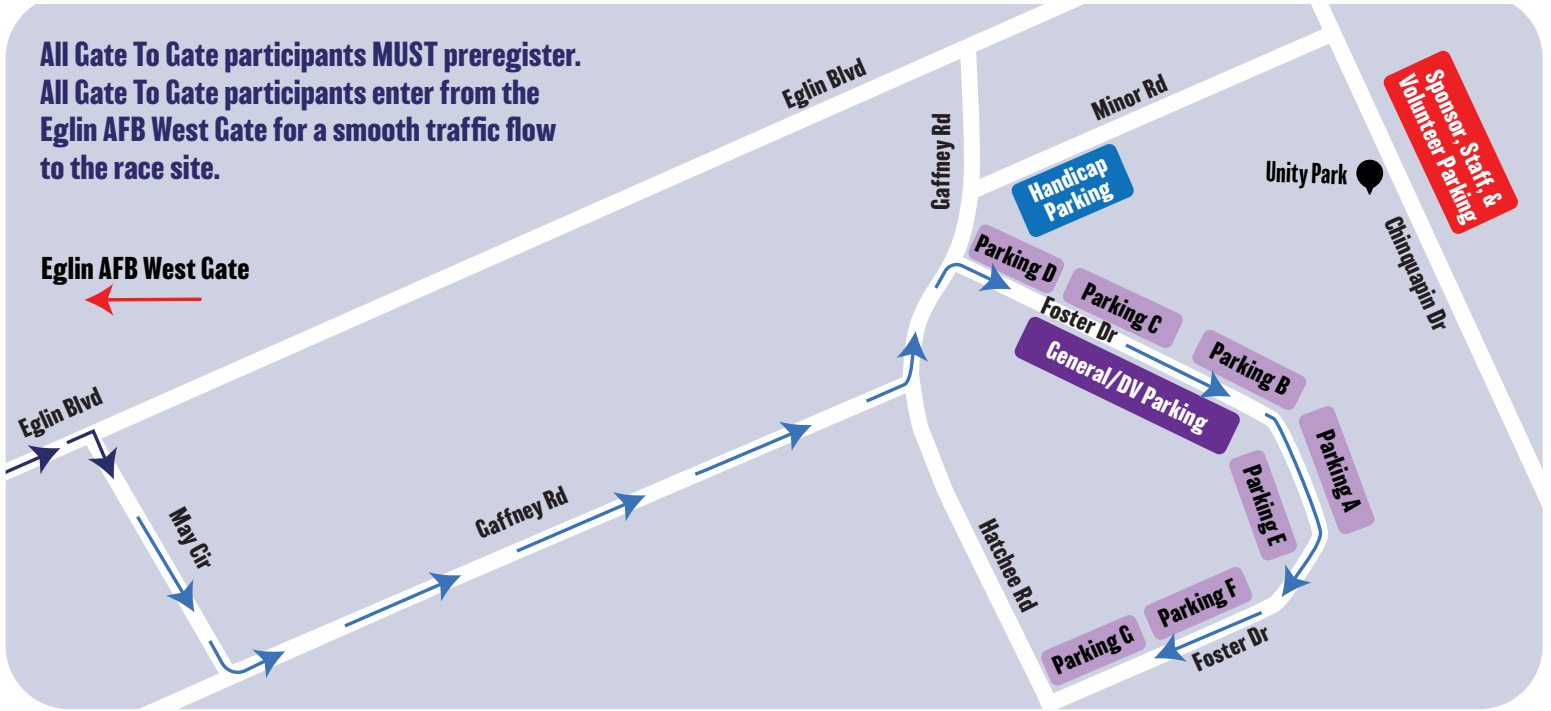

2024 Parking, Map, & Schedule

All Gate To Gate participants **MUST** preregister.
All Gate To Gate participants enter from the Eglin AFB West Gate for a smooth traffic flow to the race site.

TIMELINE	
On Site:	6:00AM
Opening Ceremony:	6:30AM
Start: Runners	7:00AM
Walkers	7:02AM
Kids Run:	8:30AM
Awards Ceremony:	9:30AM